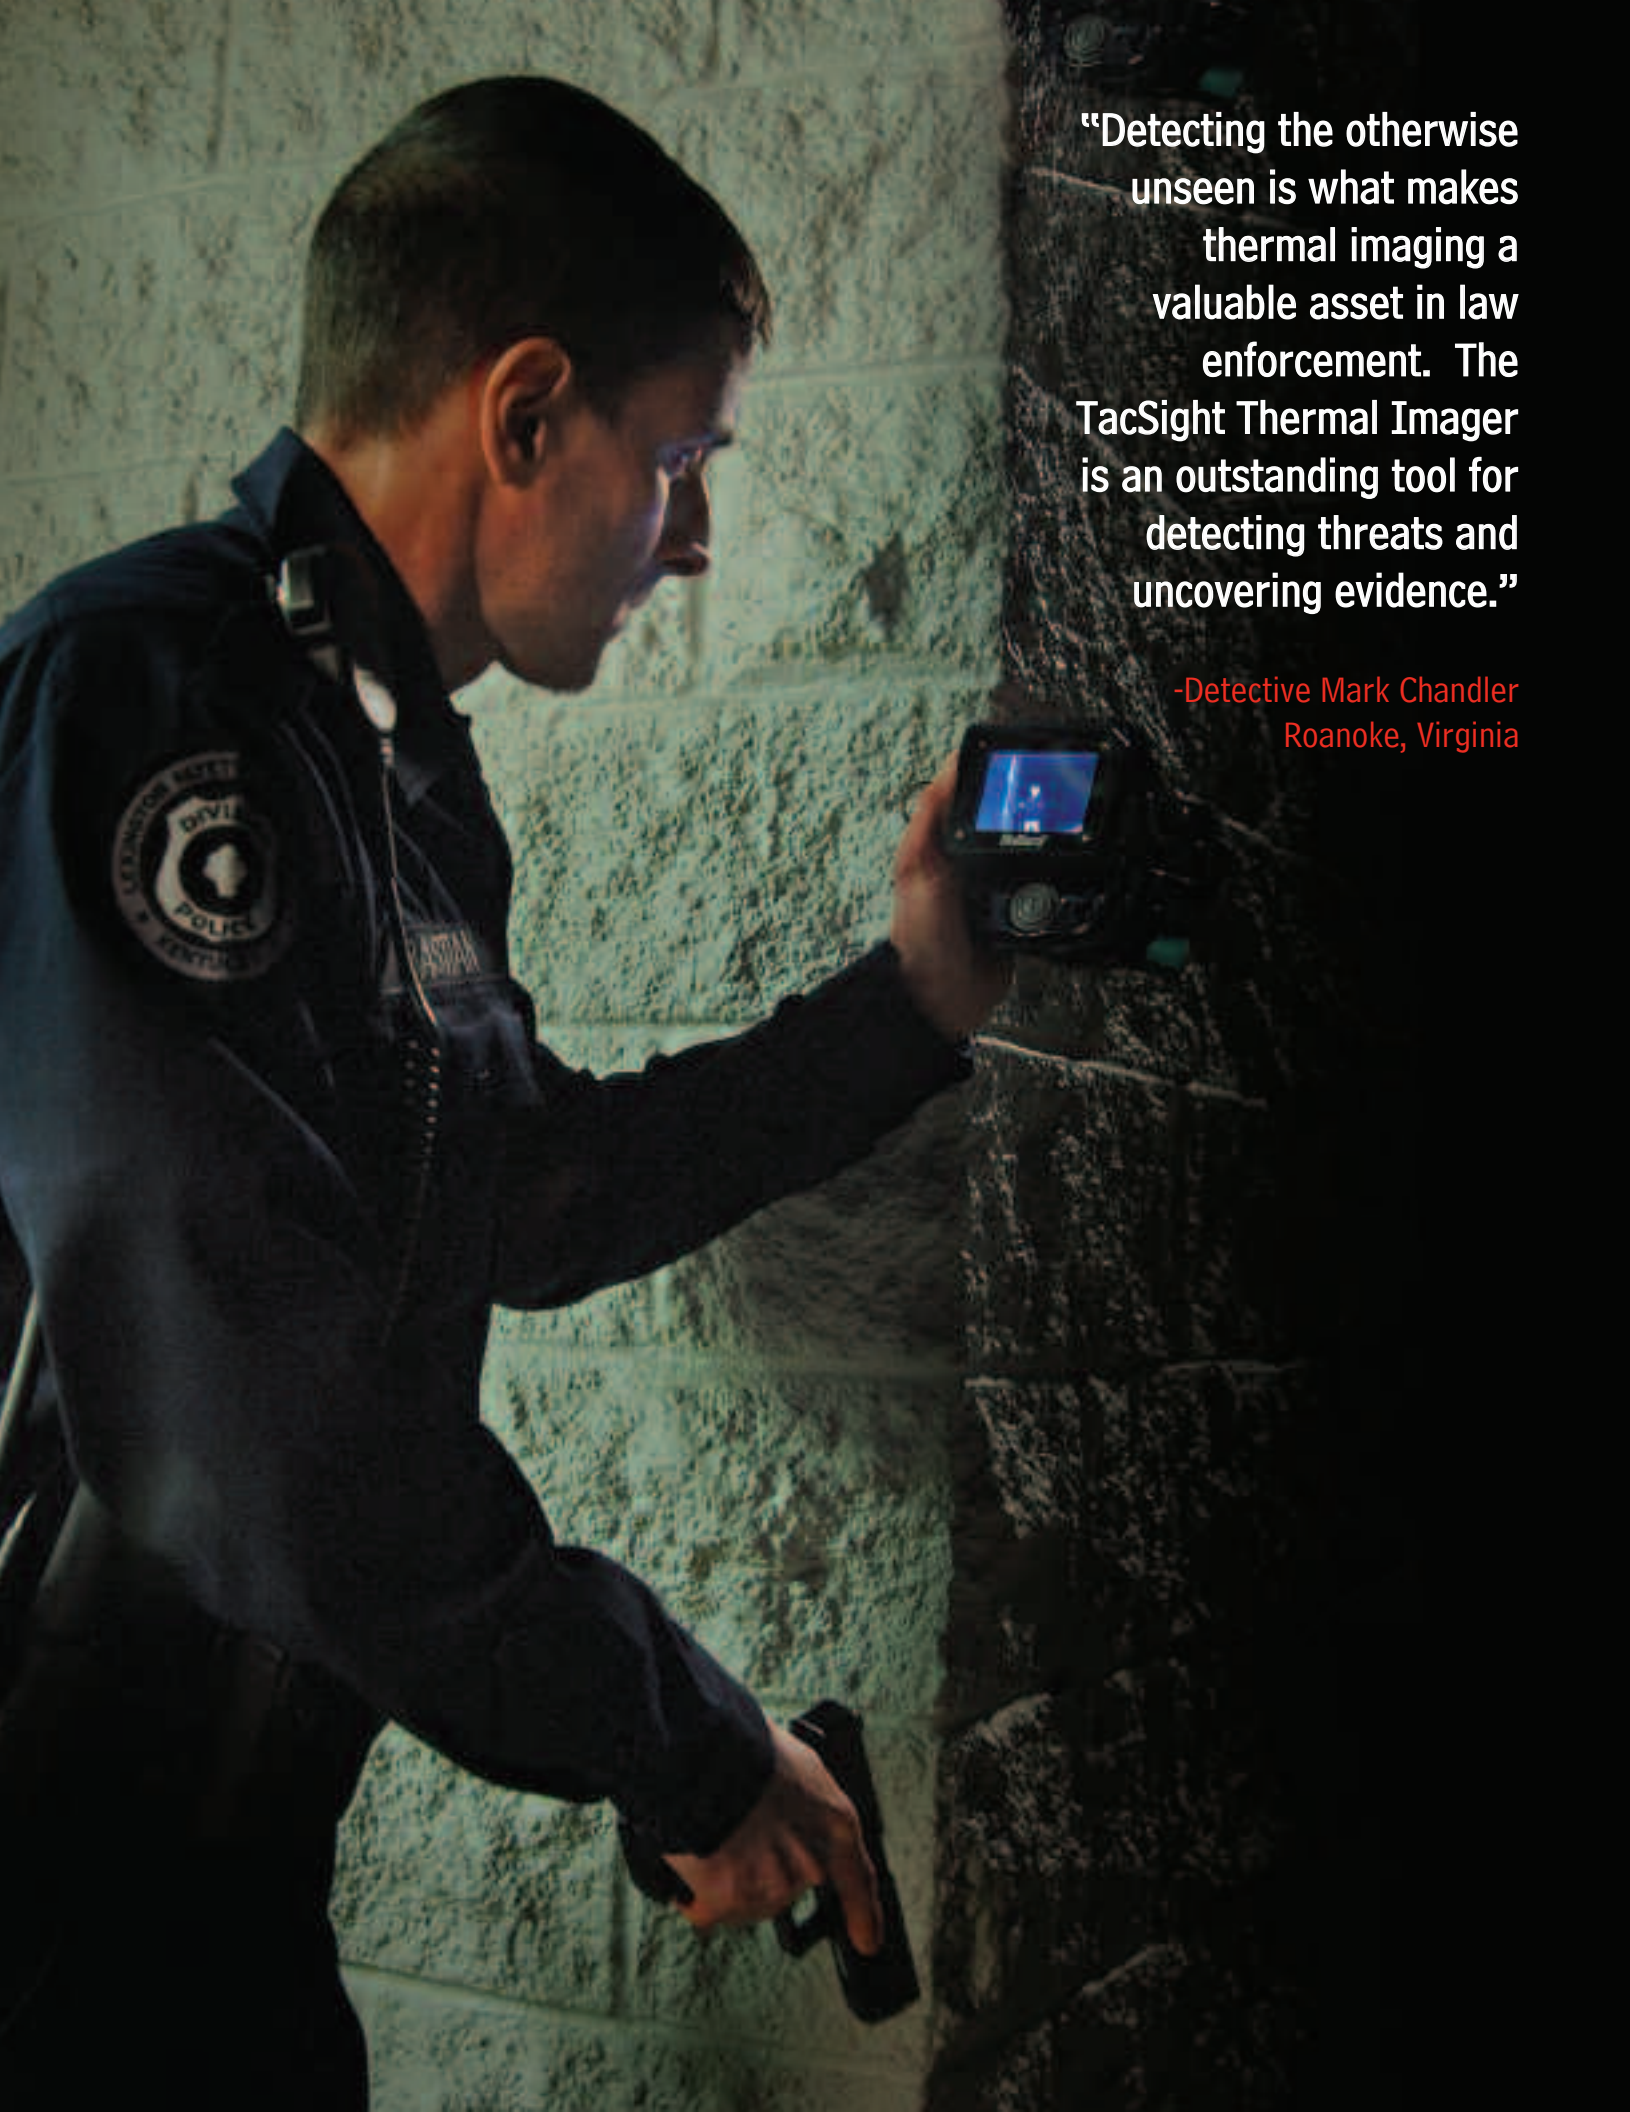

TALSIGHT™
Thermal Imaging for Law Enforcement

Bullard®

**“Detecting the otherwise
unseen is what makes
thermal imaging a
valuable asset in law
enforcement. The
TacSight Thermal Imager
is an outstanding tool for
detecting threats and
uncovering evidence.”**

Officer Safety

A Bullard Thermal Imager can contribute to officer safety at a number of scenes. Identify fluid leaks or power lines that have been knocked to the ground at a collision scene. Identify fences, dogs and other hazards that may be lurking beyond the range of an officer's flashlight.

Collision Investigation

Investigators can use the Bullard Thermal Imager to identify the direction of travel, where a vehicle left the roadway and how long the vehicle was braking. It can also be used to help locate victims that may have been ejected from the vehicle.